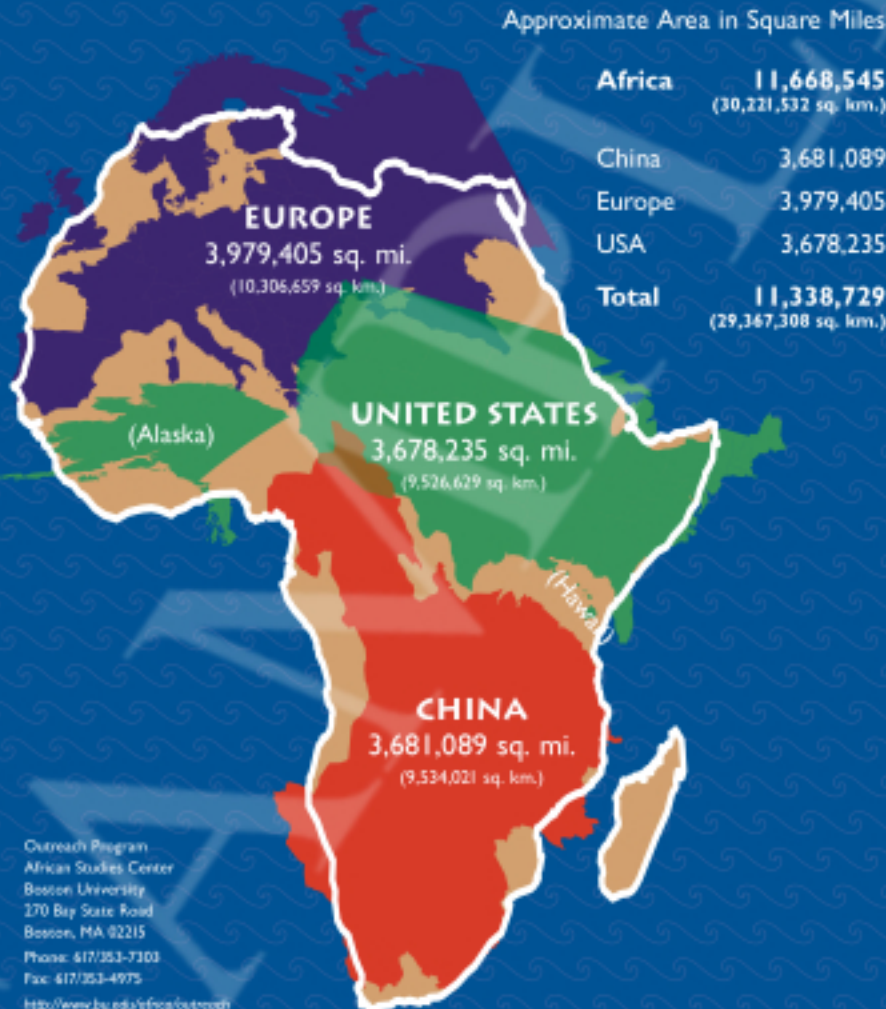

HOW BIG IS AFRICA?

Approximate Area in Square Miles

Outreach Program
African Studies Center
Boston University
270 Bay State Road
Boston, MA 02215
Phone: 617/353-7303
Fax: 617/353-4975
<http://www.bu.edu/afica/outreach>

© Institute of African Studies
2007

Mollweide Equal Area Projection